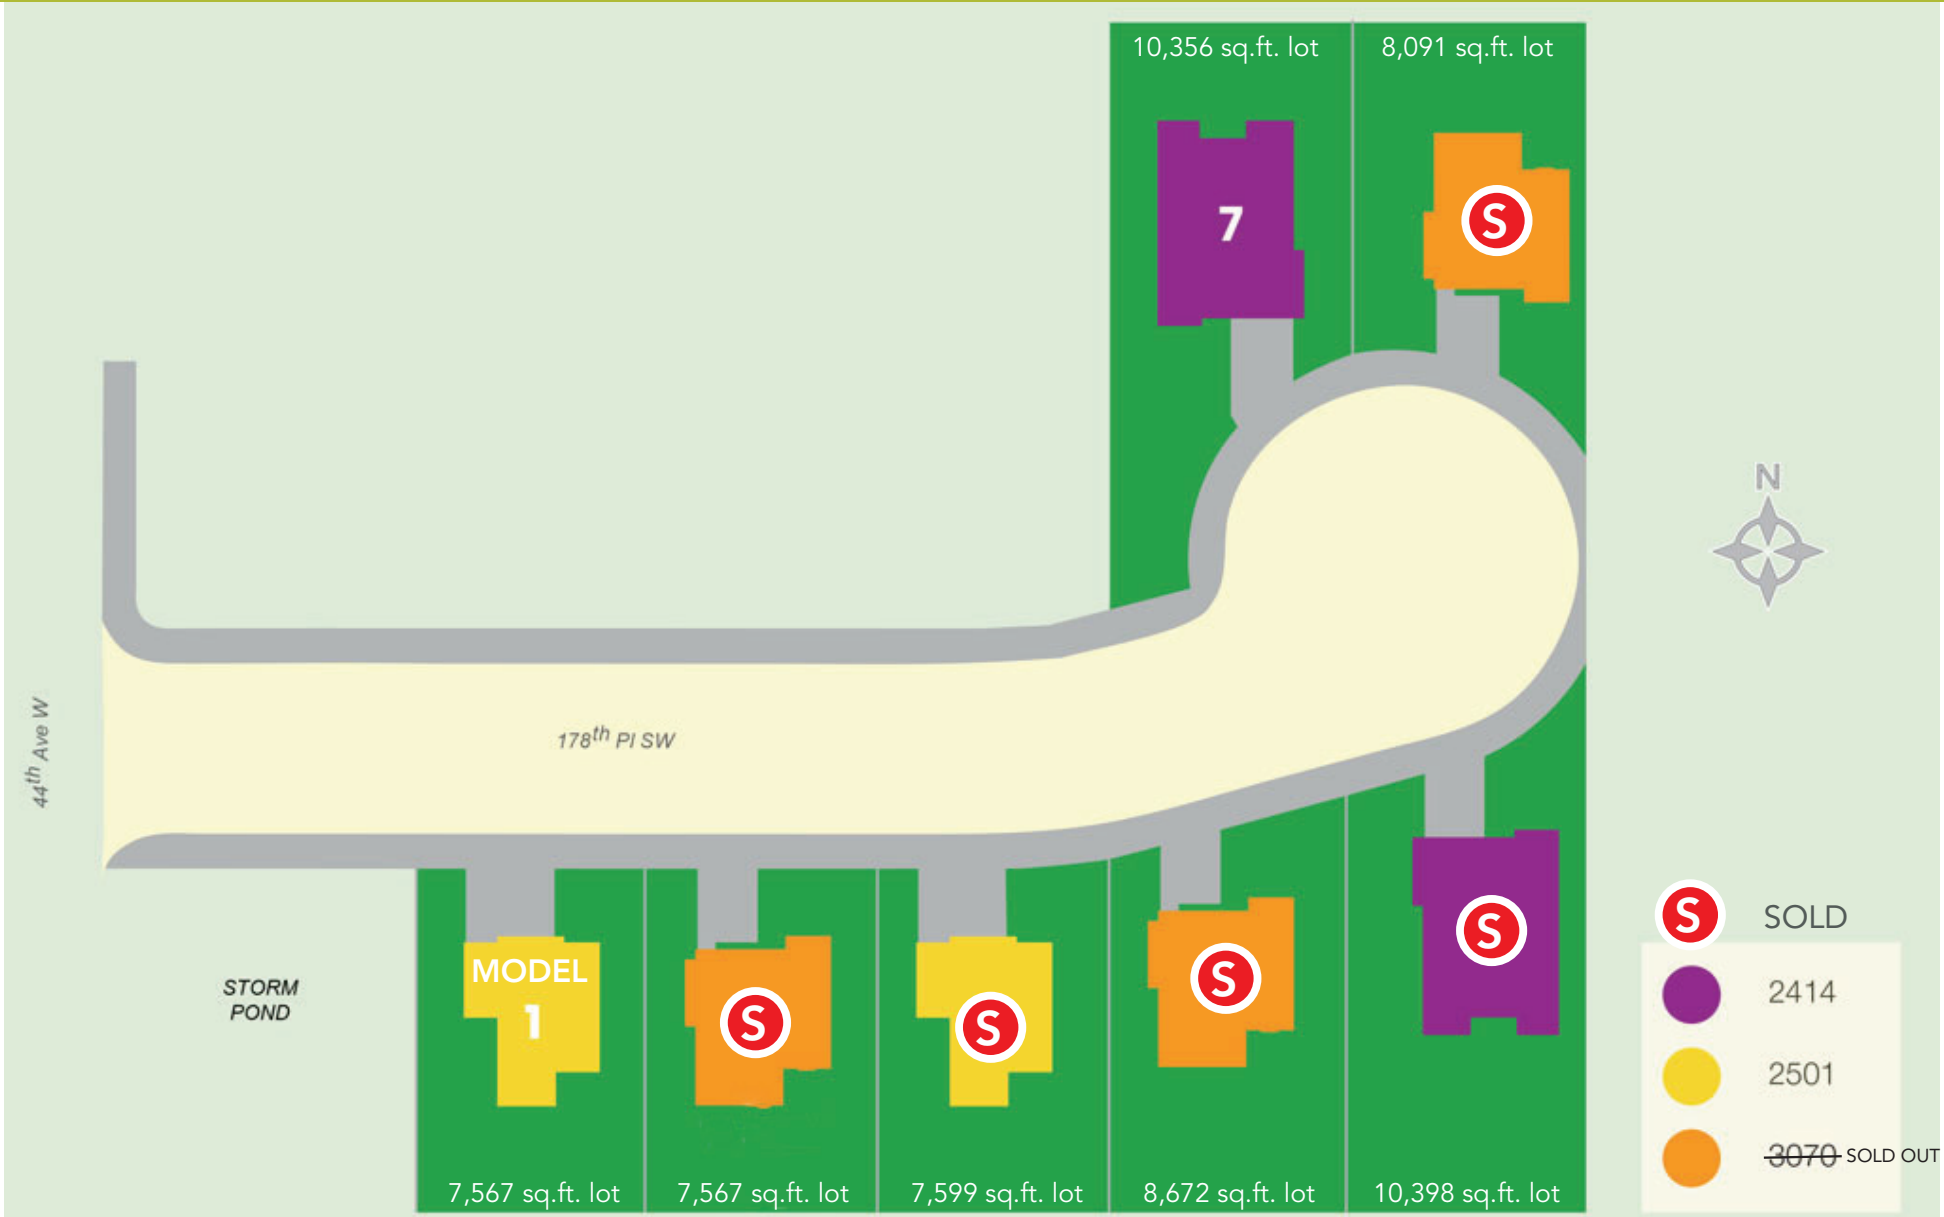

# ALDERWOOD GROVE

4306 178th Pl SW, Lynnwood

CALL, TEXT OR EMAIL FOR MORE INFO:  
TANYA FOSTER, 206.579.6575  
TFOSTER@MATRIXREALESTATE.COM

[www.RMHomes.com](http://www.RMHomes.com)