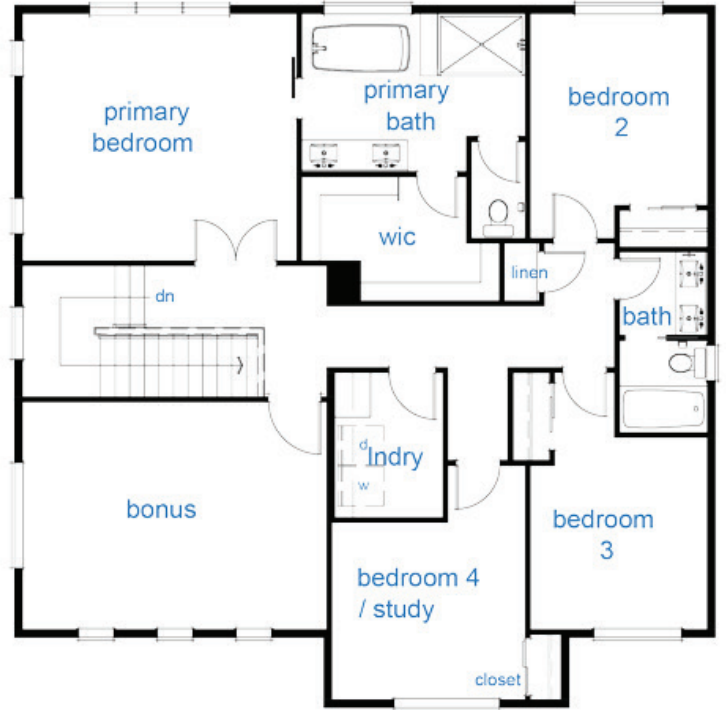

MAIN FLOOR

TOP FLOOR

2718-ENC 5 bedrooms + bonus, 3 baths 2,718 sq ft

Elevation C

RM HOMES

www.RMHomes.com

Price and availability subject to change. Plans and elevations are artists renderings only. Windows, porches and other features may vary per home elevation. RM Homes reserves the right to make changes to floor plans, specifications, dimensions and elevations without prior notice. Stated dimensions and square footage are approximate and should not be used as representation of the homes actual size. Deck and/or patio size may vary per lot, community and/or jurisdiction.