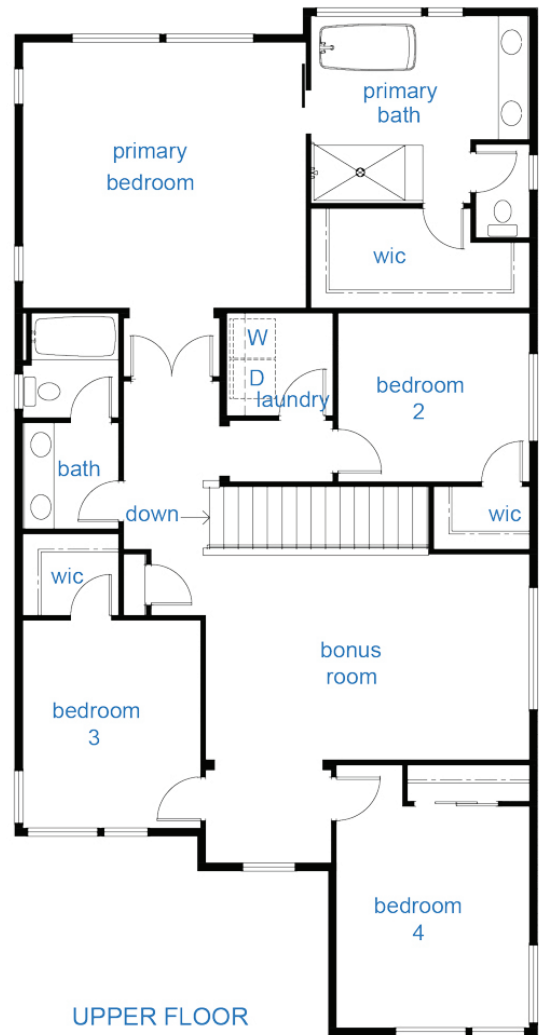

MAIN FLOOR

UPPER FLOOR

2501-ENC 4 bedrooms + bonus, 2.5 baths 2,501 sq ft

RM HOMES

www.RMHomes.com