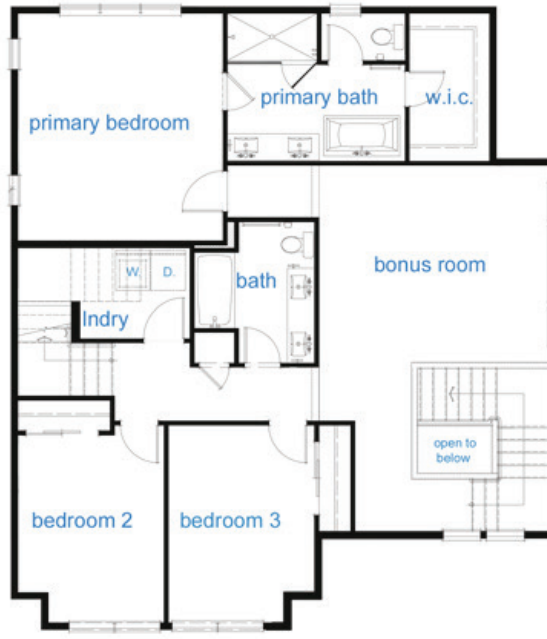

MAIN FLOOR

UPPER FLOOR

TOP FLOOR

2586

4 bedrooms + 2 bonus, 3.5 baths
2,586 sq ft

Elevation A

www.RMHomes.com

Price and availability subject to change. Plans and elevations are artists renderings only. RM Homes reserves the right to make changes to floor plans, specifications, dimensions and elevations without prior notice. Stated dimensions and square footage are approximate and should not be used as representation of the homes actual size. Deck and/or patio size may vary per lot, community and/or jurisdiction.