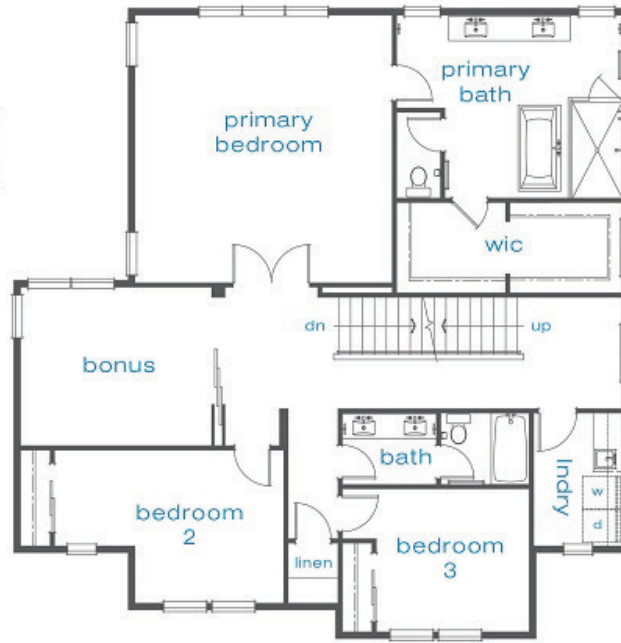

MAIN FLOOR

UPPER FLOOR

TOP FLOOR

3392

3 bedrooms + 4th BR/den + 2 bonus, 4 baths
3,392 sq ft

Elevation A

RM HOMES

www.RMHomes.com

Price and availability subject to change. Plans and elevations are artists renderings only. RM Homes reserves the right to make changes to floor plans, specifications, dimensions and elevations without prior notice. Stated dimensions and square footage are approximate and should not be used as representation of the homes actual size. Deck and/or patio size may vary per lot, community and/or jurisdiction.