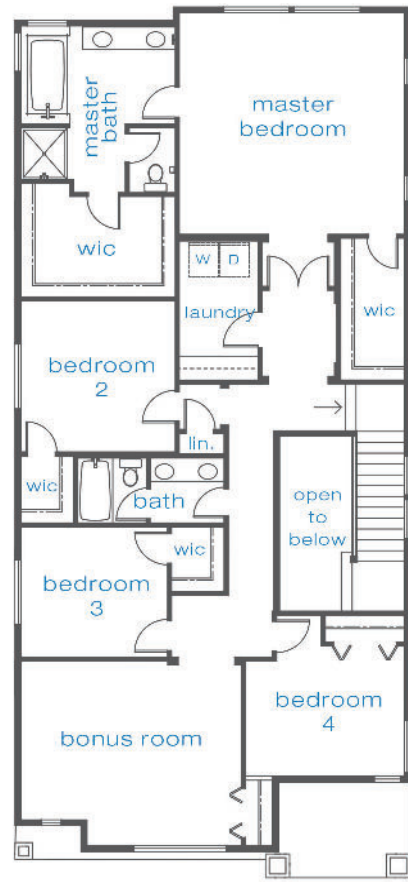

MAIN FLOOR

UPPER FLOOR

THE 2916 3-car

4 bedrooms * 2.75 baths
2,916 sq ft

Elevation A

Elevation B

RM | HOMES

www.RMHomes.com

Price and availability subject to change. Plans and elevations are artists renderings only. RM Homes reserves the right to make changes to floor plans, specifications, dimensions and elevations without prior notice. Stated dimensions and square footage are approximate and should not be used as representation of the homes actual size. Deck and/or patio size may vary per lot, community and/or jurisdiction.